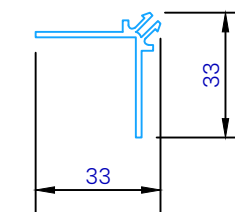

UA 7095
Male Flat Corner

UA 5832
Soffit 65mm Clip Top

UA 5833
Soffit 30mm Clip Top

UA 7584
Jamb/Sill Clip Base

UA 5831
Soffit Clip Base

UA 7096
Flat Jointer Top

UA 6324
2 Piece Jointer Base

CLADCNRCAP
Corner Cap (1:3)

CLADCNRCAPI
Internal Corner Cap (1:3)

CLADSTAKECNR
Plastic Staking Corner (1:3)

REVISION:	11
SCALE:	1:2 (@A4)
DATE:	2024
BRANZ APPRAISAL #796	