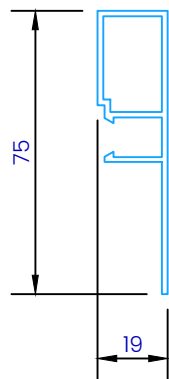

UA 7095
Male Flat Corner

UA 5832
Soffit 65mm Clip Top

UA 5833
Soffit 30mm Clip Top

UA 7584
Jamb/Sill Clip Base

UA 5831
Soffit Clip Base

UA 7096
Flat Jointer Top

UA 6324
2 Piece Jointer Base

CLADCNRCAP
Corner Cap (1:3)

CLADCNRCAPI
Internal Corner Cap (1:3)

CLADSTAKECNR
Plastic Staking Corner (1:3)

REVISION:	11
SCALE:	1:2 (@A4)
DATE:	2024
BRANZ APPRAISAL #796	