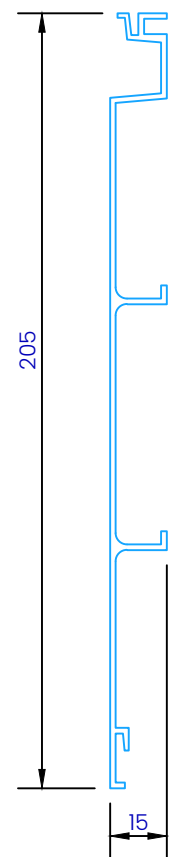

UA 4535
Locator Clip

UA 4863
Board Starter B

Cavity Vent Strip

UA 4532
J Moulding

UA 4533
Head Starter

UA 7919
Inter - Storey Flashing

UA 7094
Female Flat Corner

UA 6975
Shadeline board

UA 7095
Male Flat Corner

UA 5832
Soffit 65mm Clip Top

UA 5833
Soffit 30mm Clip Top

UA 7584
Jamb/Sill Clip Base

UA 5831
Soffit Clip Base

UA 7096
Flat Jointer Top

UA 6324
2 Piece Jointer Base

CLADCNRCAP
Corner Cap (1:3)

CLADCNRCAPI
Internal Corner Cap (1:3)

CLADSTAKECNR
Plastic Staking Corner (1:3)

REVISION:	11
SCALE:	1:2 (@A4)
DATE:	2024
BRANZ APPRAISAL #796	