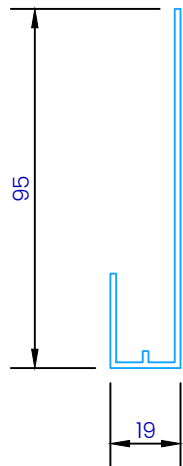

UA 4535
Locator Clip

UA 4863
Board Starter B

Cavity Vent Strip

UA 4532
J Moulding

UA 4533
Head Starter

UA 7919
Inter - Storey Flashing

UA 7094
Female Flat Corner

UA 6975
Shadeline board

UA 7095
Male Flat Corner

UA 5832
Soffit 65mm Clip Top

UA 5833
Soffit 30mm Clip Top

UA 7584
Jamb/Sill Clip Base

UA 5831
Soffit Clip Base

UA 7096
Flat Jointer Top

UA 6324
2 Piece Jointer Base

CLADCNRCAP
Corner Cap (1:3)

CLADCNRCAPI
Internal Corner Cap (1:3)

CLADSTAKECNR
Plastic Staking Corner (1:3)

REVISION:	11
SCALE:	1:2 (@A4)
DATE:	2024
BRANZ APPRAISAL #796	