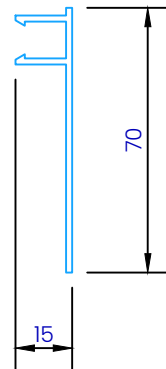

UA 7095
Male Flat Corner

UA 5832
Soffit 65mm Clip Top

UA 5833
Soffit 30mm Clip Top

UA 7584
Jamb/Sill Clip Base

UA 5831
Soffit Clip Base

UA 7096
Flat Jointer Top

UA 6324
2 Piece Jointer Base

CLADCNRCAP
Corner Cap (1:3)

CLADCNRCAPI
Internal Corner Cap (1:3)

CLADSTAKECNR
Plastic Staking Corner (1:3)

REVISION:	11
SCALE:	1:2 (@A4)
DATE:	2024
BRANZ APPRAISAL #796	