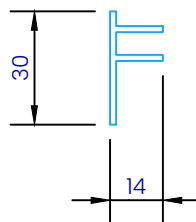

UA 4535
Locator Clip

UA 4863
Board Starter B

Cavity Vent Strip

UA 4532
J Moulding

UA 4533
Head Starter

UA 7919
Inter - Storey Flashing

UA 7094
Female Flat Corner

UA 6975
Shadeline board

UA 7095
Male Flat Corner

UA 5832
Soffit 65mm Clip Top

UA 5833
Soffit 30mm Clip Top

UA 7584
Jamb/Sill Clip Base

UA 5831
Soffit Clip Base

UA 7096
Flat Jointer Top

UA 6324
2 Piece Jointer Base

CLADCNRCAP
Corner Cap (1:3)

CLADCNRCAPI
Internal Corner Cap (1:3)

CLADSTAKECNR
Plastic Staking Corner (1:3)

REVISION:	11
SCALE:	1:2 (@A4)
DATE:	2024
BRANZ APPRAISAL #796	