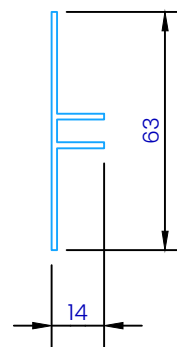

UA 7095
Male Flat Corner

UA 5832
Soffit 65mm Clip Top

UA 5833
Soffit 30mm Clip Top

UA 7584
Jamb/Sill Clip Base

UA 5831
Soffit Clip Base

UA 7096
Flat Jointer Top

UA 6324
2 Piece Jointer Base

CLADCNRCAP
Corner Cap (1:3)

CLADCNRCAPI
Internal Corner Cap (1:3)

CLADSTAKECNR
Plastic Staking Corner (1:3)

REVISION:	11
SCALE:	1:2 (@A4)
DATE:	2024
BRANZ APPRAISAL #796	