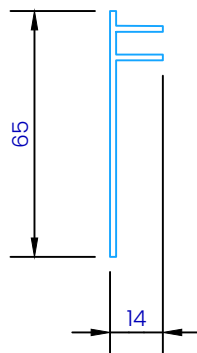

UA 4535
Locator Clip

UA 4863
Board Starter B

Cavity Vent Strip

UA 4532
J Moulding

UA 4533
Head Starter

UA 7919
Inter - Storey Flashing

UA 7094
Female Flat Corner

UA 6975
Shadeline board

UA 7095
Male Flat Corner

UA 5832
Soffit 65mm Clip Top

UA 5833
Soffit 30mm Clip Top

UA 7584
Jamb/Sill Clip Base

UA 5831
Soffit Clip Base

UA 7096
Flat Jointer Top

UA 6324
2 Piece Jointer Base

CLADCNRCAP
Corner Cap (1:3)

CLADCNRCAPI
Internal Corner Cap (1:3)

CLADSTAKECNR
Plastic Staking Corner (1:3)

REVISION:	11
SCALE:	1:2 (@A4)
DATE:	2024
BRANZ APPRAISAL #796	