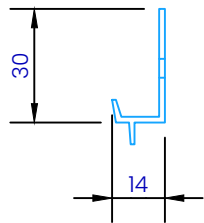

UA 4535
Locator Clip