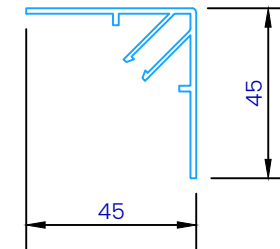

UA 4535
Locator Clip

UA 4863
Board Starter B

Cavity Vent Strip

UA 4532
J Moulding

UA 4533
Head Starter

UA 7919
Inter - Storey Flashing

UA 7094
Female Flat Corner

UA 6975
Shadeline board

UA 7095
Male Flat Corner

UA 5832
Soffit 65mm Clip Top

UA 5833
Soffit 30mm Clip Top

UA 7584
Jamb/Sill Clip Base

UA 5831
Soffit Clip Base

UA 7096
Flat Jointer Top

UA 6324
2 Piece Jointer Base

CLADCNRCAP
Corner Cap (1:3)

CLADCNRCAPI
Internal Corner Cap (1:3)

CLADSTAKECNR
Plastic Staking Corner (1:3)

REVISION:	11
SCALE:	1:2 (@A4)
DATE:	2024
BRANZ APPRAISAL #796	