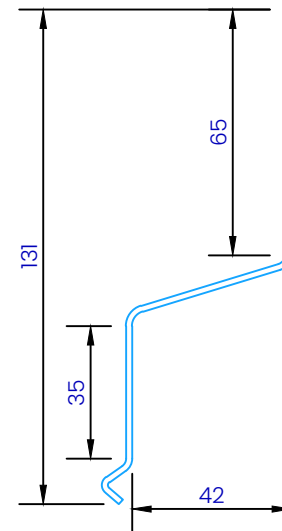

UA 4535
Locator Clip

UA 4863
Board Starter B

Cavity Vent Strip

UA 4532
J Moulding

UA 4533
Head Starter

UA 7919
Inter - Storey Flashing

UA 7094
Female Flat Corner

UA 6975
Shadeline board

UA 7095
Male Flat Corner

UA 5832
Soffit 65mm Clip Top

UA 5833
Soffit 30mm Clip Top

UA 7584
Jamb/Sill Clip Base

UA 5831
Soffit Clip Base

UA 7096
Flat Jointer Top

UA 6324
2 Piece Jointer Base

CLADCNRCAP
Corner Cap (1:3)

CLADCNRCAPI
Internal Corner Cap (1:3)

CLADSTAKECNR
Plastic Staking Corner (1:3)

REVISION:	11
SCALE:	1:2 (@A4)
DATE:	2024
BRANZ APPRAISAL #796	