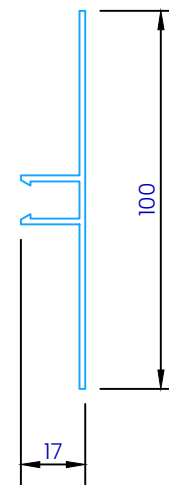

UA 7095
Male Flat Corner

UA 5832
Soffit 65mm Clip Top

UA 5833
Soffit 30mm Clip Top

UA 7584
Jamb/Sill Clip Base

UA 5831
Soffit Clip Base

UA 7096
Flat Jointer Top

UA 6324
2 Piece Jointer Base

CLADCNRCAP
Corner Cap (1:3)

CLADCNRCAPI
Internal Corner Cap (1:3)

CLADSTAKECNR
Plastic Staking Corner (1:3)

REVISION:	11
SCALE:	1:2 (@A4)
DATE:	2024
BRANZ APPRAISAL #796	