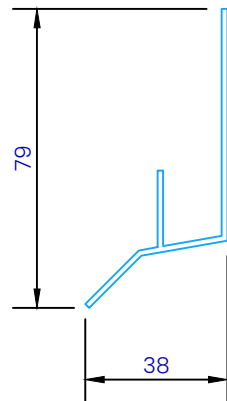

UA 4535
Locator Clip

UA 4863
Board Starter B

Cavity Vent Strip

UA 4532
J Moulding

UA 4533
Head Starter

UA 7919
Inter - Storey Flashing

UA 7094
Female Flat Corner

UA 6975
Shadeline board

UA 7095
Male Flat Corner

UA 5832
Soffit 65mm Clip Top

UA 5833
Soffit 30mm Clip Top

UA 7584
Jamb/Sill Clip Base

UA 5831
Soffit Clip Base

UA 7096
Flat Jointer Top

UA 6324
2 Piece Jointer Base

CLADCNRCAP
Corner Cap (1:3)

CLADCNRCAPI
Internal Corner Cap (1:3)

CLADSTAKECNR
Plastic Staking Corner (1:3)

REVISION:	11
SCALE:	1:2 (@A4)
DATE:	2024
BRANZ APPRAISAL #796	