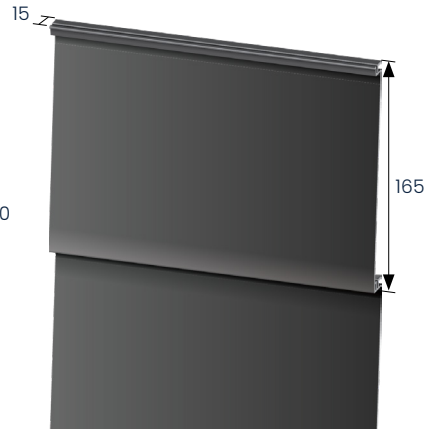

UA 4528 H Standard Board

UA 4917 H Tee Board  
\*only available by special order

UA 5059 H Traditional Board

UA 6975 H Shadoline Board

UA 7923 H UltraLine Board

UA 7401 H Infinity Board

UA 7726 H Shado 100 Board

UA 7868 H Shado 140 Board

UA 7922 H Shiplap Board

*"Please note that our extrusion profiles may vary slightly in measurements due to the manufacturing process. While we strive for consistency, minor deviations may occur. Additionally, we reserve the right to make improvements or modifications to our products in order to enhance quality or functionality."*