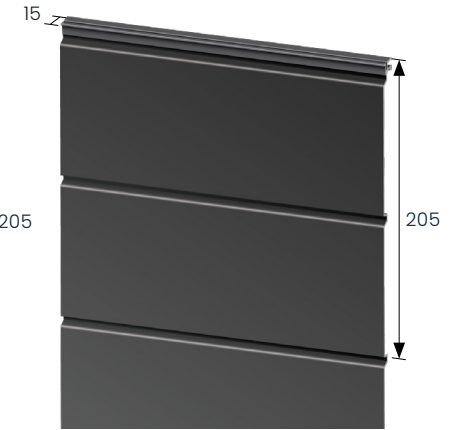

UA 4528 H Standard Board

UA 4917 H Tee Board  
\*only available by special order

UA 5059 H Traditional Board

UA 6975 H Shadoline Board

UA 7923 H UltraLine Board

UA 7401 H Infinity Board

UA 7726 H Shado 100 Board

UA 7868 H Shado 140 Board

UA 7922 H Shiplap Board

*"Please note that our extrusion profiles may vary slightly in measurements due to the manufacturing process. While we strive for consistency, minor deviations may occur. Additionally, we reserve the right to make improvements or modifications to our products in order to enhance quality or functionality."*