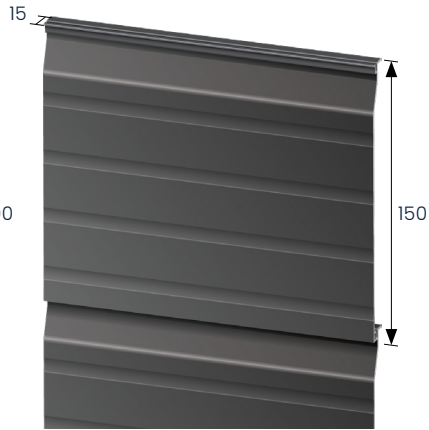

UA 4528 H Standard Board

UA 4917 H Tee Board  
\*only available by special order

UA 5059 H Traditional Board

UA 6975 H Shadoline Board

UA 7923 H UltraLine Board

UA 7401 H Infinity Board

UA 7726 H Shado 100 Board

UA 7868 H Shado 140 Board

UA 7922 H Shiplap Board

*"Please note that our extrusion profiles may vary slightly in measurements due to the manufacturing process. While we strive for consistency, minor deviations may occur. Additionally, we reserve the right to make improvements or modifications to our products in order to enhance quality or functionality."*