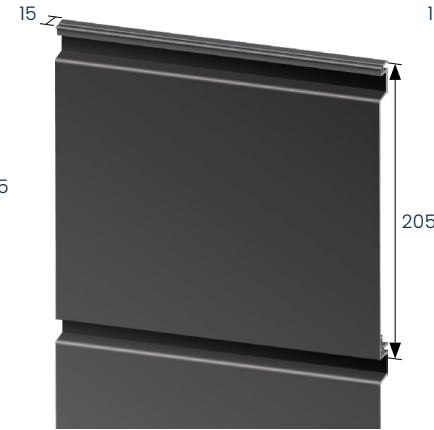

UA 4528 H Standard Board

UA 4917 H Tee Board  
\*only available by special order

UA 5059 H Traditional Board

UA 6975 H Shadoline Board

UA 7923 H UltraLine Board

UA 7401 H Infinity Board

UA 7726 H Shado 100 Board

UA 7868 H Shado 140 Board

UA 7922 H Shiplap Board

*"Please note that our extrusion profiles may vary slightly in measurements due to the manufacturing process. While we strive for consistency, minor deviations may occur. Additionally, we reserve the right to make improvements or modifications to our products in order to enhance quality or functionality."*