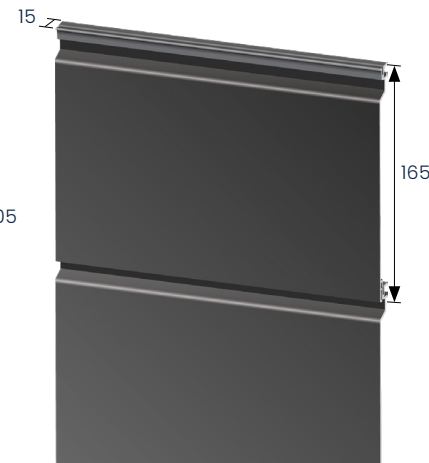

UA 4528 H Standard Board

UA 4917 H Tee Board  
\*only available by special order

UA 5059 H Traditional Board

UA 6975 H Shadoline Board

UA 7923 H UltraLine Board

UA 7401 H Infinity Board

UA 7726 H Shado 100 Board

UA 7868 H Shado 140 Board

UA 7922 H Shiplap Board

*"Please note that our extrusion profiles may vary slightly in measurements due to the manufacturing process. While we strive for consistency, minor deviations may occur. Additionally, we reserve the right to make improvements or modifications to our products in order to enhance quality or functionality."*