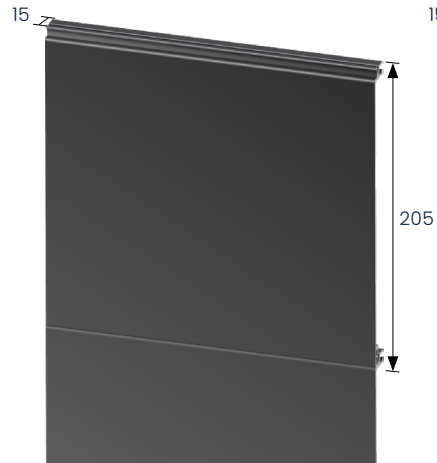

UA 4528 H Standard Board

UA 4917 H Tee Board  
\*only available by special order

UA 5059 H Traditional Board

UA 6975 H Shadoline Board

UA 7923 H UltraLine Board

UA 7401 H Infinity Board

UA 7726 H Shado 100 Board

UA 7868 H Shado 140 Board

UA 7922 H Shiplap Board

*"Please note that our extrusion profiles may vary slightly in measurements due to the manufacturing process. While we strive for consistency, minor deviations may occur. Additionally, we reserve the right to make improvements or modifications to our products in order to enhance quality or functionality."*