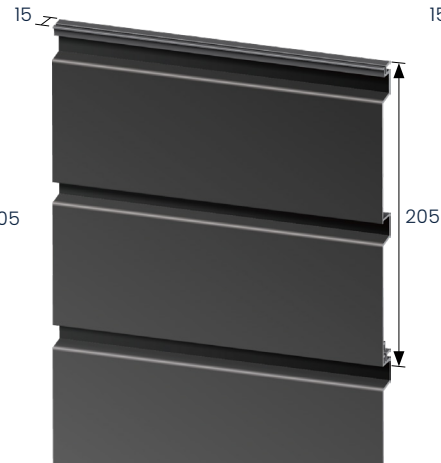

UA 4528 H Standard Board

UA 4917 H Tee Board  
\*only available by special order

UA 5059 H Traditional Board

UA 6975 H Shadoline Board

UA 7923 H UltraLine Board

UA 7401 H Infinity Board

UA 7726 H Shado 100 Board

UA 7868 H Shado 140 Board

UA 7922 H Shiplap Board

*"Please note that our extrusion profiles may vary slightly in measurements due to the manufacturing process. While we strive for consistency, minor deviations may occur. Additionally, we reserve the right to make improvements or modifications to our products in order to enhance quality or functionality."*