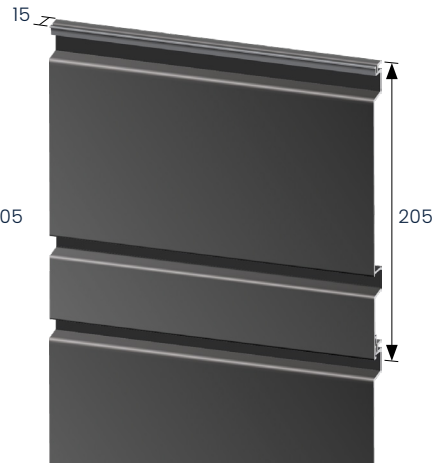

UA 4528 H Standard Board

UA 4917 H Tee Board  
\*only available by special order

UA 5059 H Traditional Board

UA 6975 H Shadoline Board

UA 7923 H UltraLine Board

UA 7401 H Infinity Board

UA 7726 H Shado 100 Board

UA 7868 H Shado 140 Board

UA 7922 H Shiplap Board

*"Please note that our extrusion profiles may vary slightly in measurements due to the manufacturing process. While we strive for consistency, minor deviations may occur. Additionally, we reserve the right to make improvements or modifications to our products in order to enhance quality or functionality."*