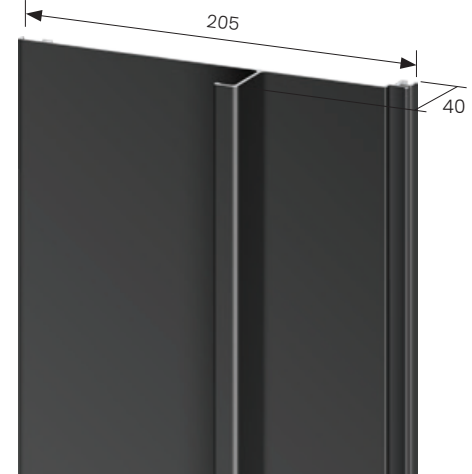

UA 6975 V Shadoline Board

UA 7868 V Shado 140 Board

UA 7401 V Infinity Board

UA 7922 V Shiplap Board

UA 7726 V Shado 100 Board

UA 7923 V UltraLine Board

UA 7837 V Fin Board
*only available by special order

UA 7937 V UltraTray Board
*only available by special order

"Please note that our extrusion profiles may vary slightly in measurements due to the manufacturing process. While we strive for consistency, minor deviations may occur. Additionally, we reserve the right to make improvements or modifications to our products in order to enhance quality or functionality."