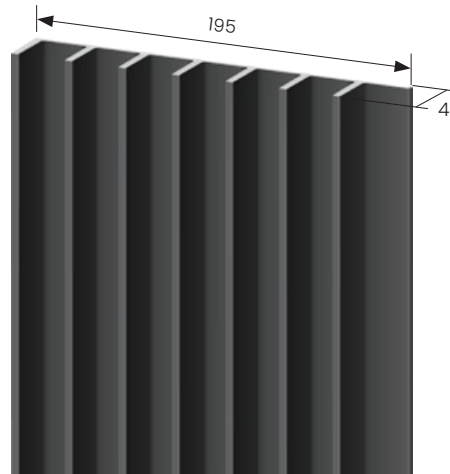

UA 6975 V Shadoline Board

UA 7868 V Shado 140 Board

UA 7401 V Infinity Board

UA 7922 V Shiplap Board

UA 7726 V Shado 100 Board

UA 7923 V UltraLine Board

UA 7837 V Fin Board
*only available by special order

UA 7937 V UltraTray Board
*only available by special order

"Please note that our extrusion profiles may vary slightly in measurements due to the manufacturing process. While we strive for consistency, minor deviations may occur. Additionally, we reserve the right to make improvements or modifications to our products in order to enhance quality or functionality."